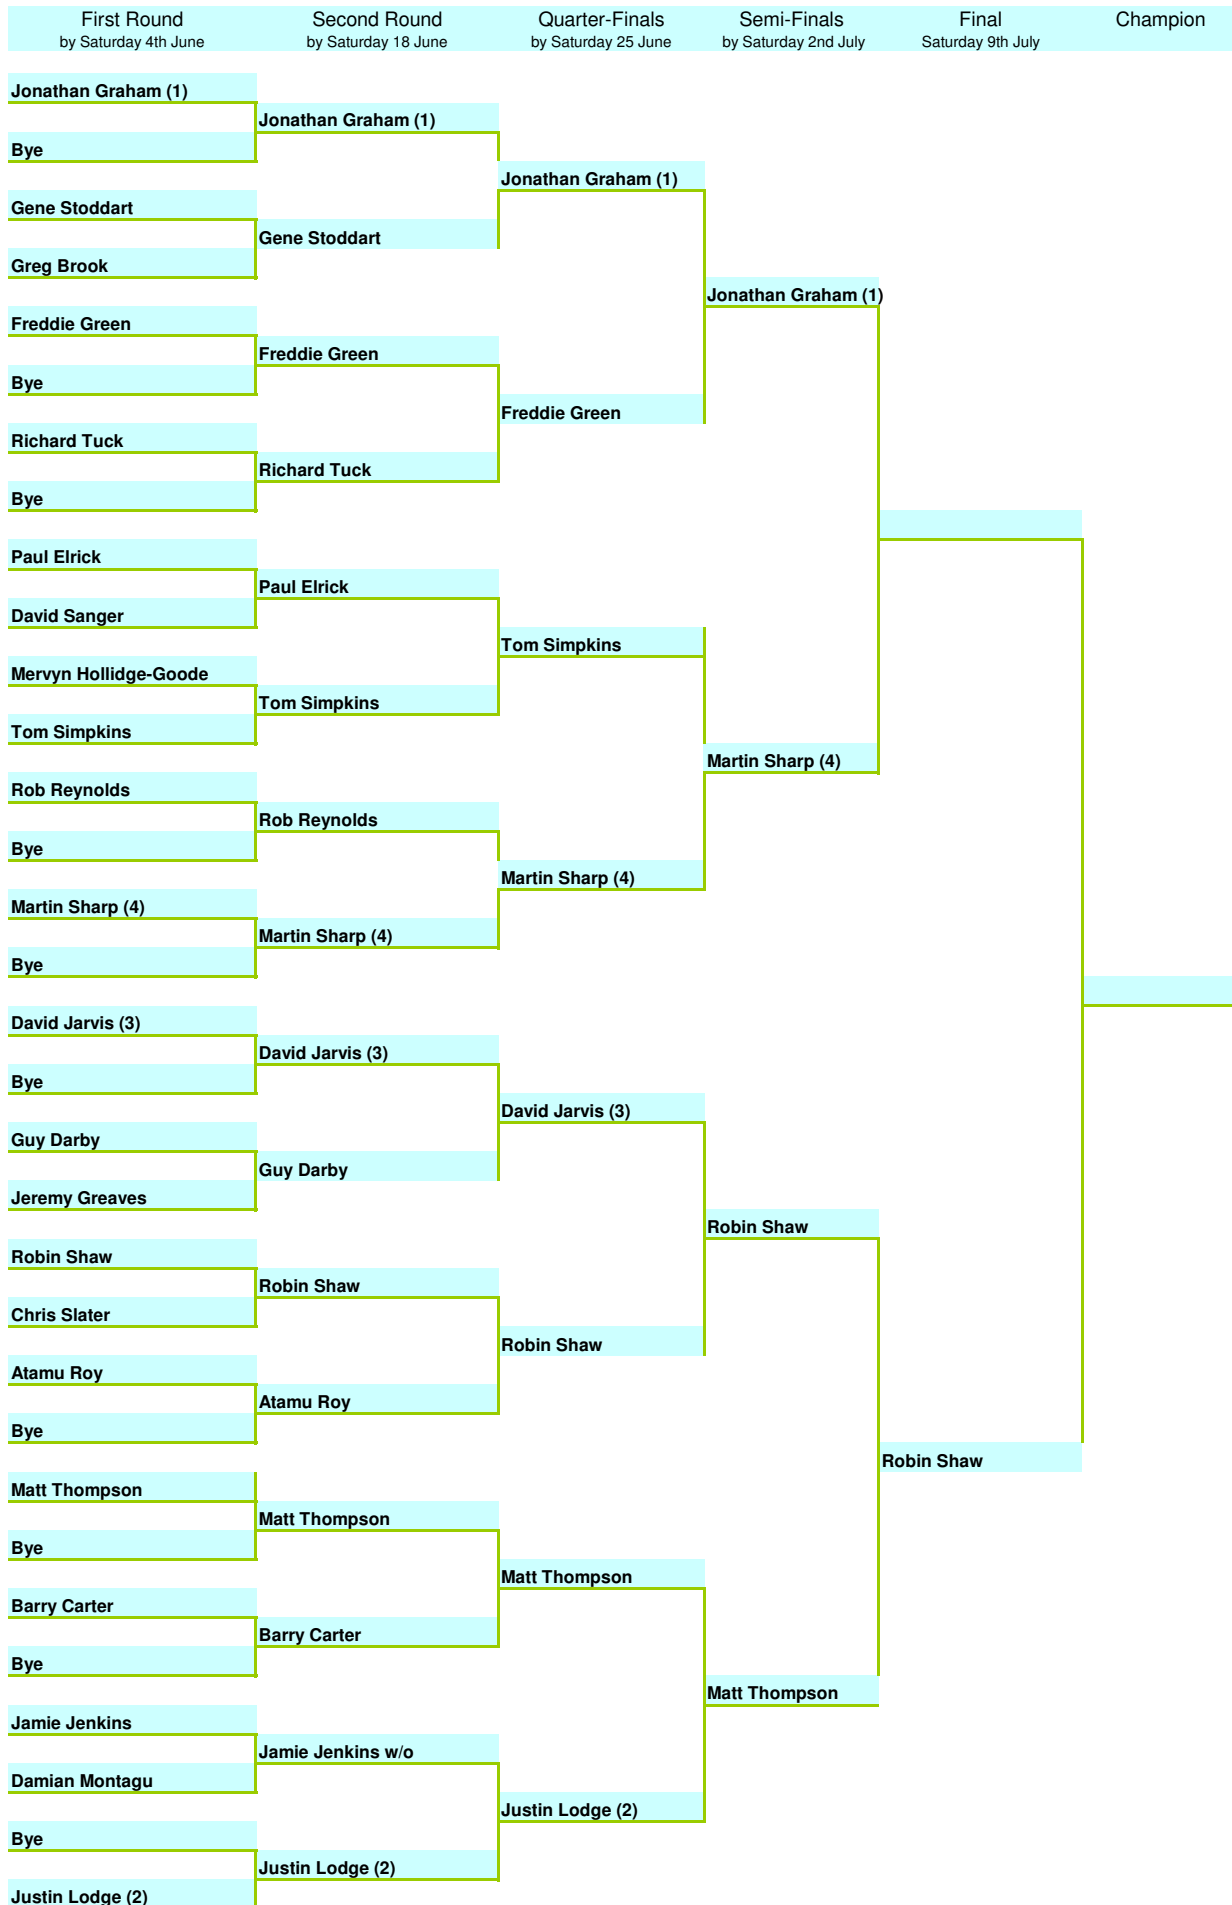

Steep LTC - Men's Singles - 2011

Each round of competition must be completed by dates shown. Otherwise match will be awarded (at organiser's discretion) to first player.